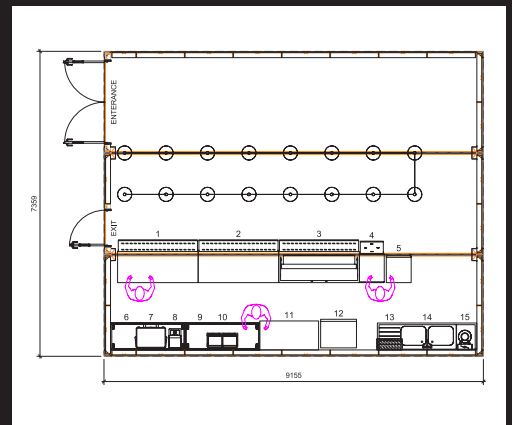

## Flexible hire periods

Temporary Coffee Shop 7 x 6 m

- Easily branded to suit food offer.
- Ideal for use as a summer pop up, or additional space for social distancing.

Temporary Coffee Shop 7 x 9 m

- Use as a coffee shop or additional serving points in schools, businesses and leisure attractions.
- Flexible range of layouts and sizes.