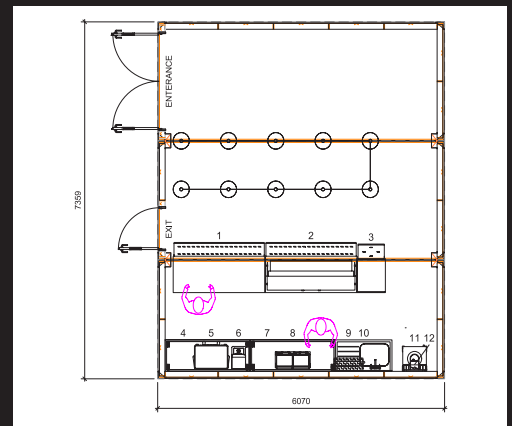

## Flexible hire periods

Temporary Coffee Shop 7 x 6 m

- Easily branded to suit food offer.
- Ideal for use as a summer pop up, or additional space for social distancing.

Temporary Coffee Shop 7 x 9 m

- Use as a coffee shop or additional serving points in schools, businesses and leisure attractions.
- Flexible range of layouts and sizes.