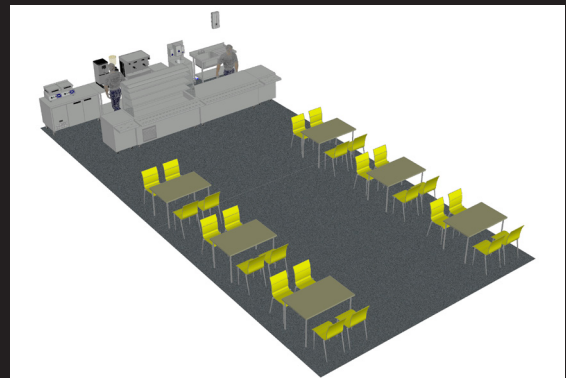

Temporary Coffee Shops

Flexible hire periods

- Easily branded to suit food offer
- Ideal for use as a summer pop up, or additional space for social distancing
- Use as a coffee shop or additional serving points in schools, businesses and leisure attractions
- Flexible range of layouts and sizes

**Modular
option
available**

Take Away 6 x 6 m

Café and Take Away 8 x 12 m

Take Away 8 x 8 m

Café and Take Away 8 x 16 m