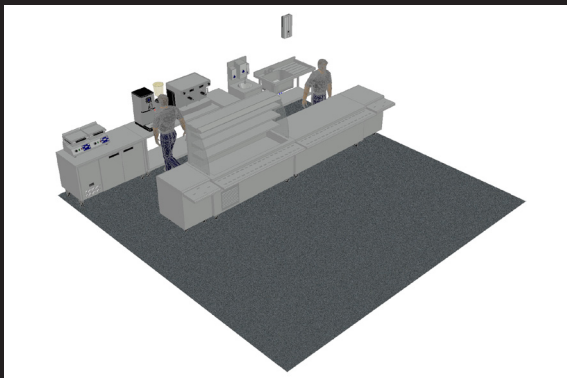

Temporary Coffee Shops

Flexible hire periods

- Easily branded to suit food offer
- Ideal for use as a summer pop up, or additional space for social distancing
- Use as a coffee shop or additional serving points in schools, businesses and leisure attractions
- Flexible range of layouts and sizes

**Modular
option
available**

Take Away 6 x 6 m

Café and Take Away 8 x 12 m

Take Away 8 x 8 m

Café and Take Away 8 x 16 m