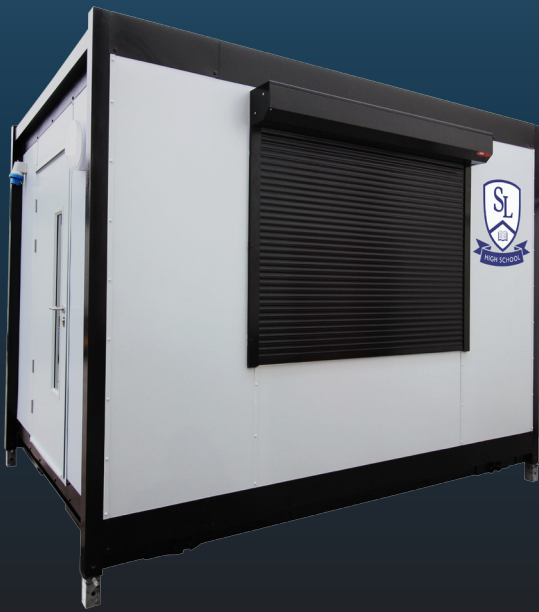

## Permanent Food Cube Details

The PKL food Cube is a permanent modular grab and go food kiosk which can be used to serve a range of hot and cold drinks and food. It's supplied with your choice of catering equipment and is available for long term rental or purchase.

### Standard Equipment

Tabling to fit	Insectocuter	Wall heater
Hand Wash Station (self-sufficient)	Money Maker server	Optional Branding
1200mm hot cupboard	Your choice of additional counter top equipment	

### Services

63 amp single phase electric (depending on equipment)
---

3.7m  
2.8m  
Standard layout / approx. size

# Temporary Food Cubes

A Division of **LOWE** Rental

If you're looking for a temporary grab and go food facility to help with social distancing at lunch and break times, we have two sizes of unit which are available to hire at short notice.