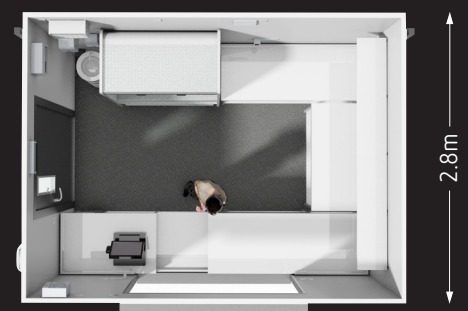

3.7m
2.8m
Standard layout / approx. size