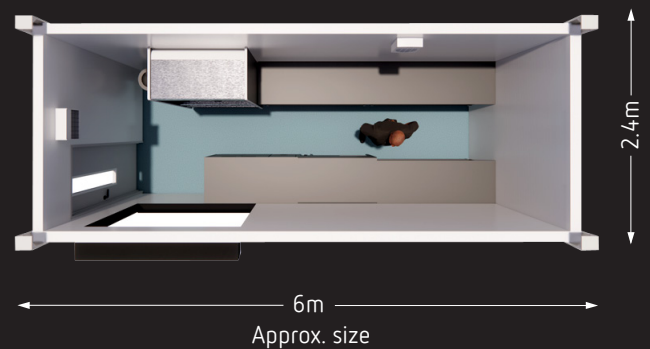

Temporary Food Cube Details

From £28 per day

Standard Equipment

Tabling to fit	Money Maker servery
Hand Wash Station (self-sufficient)	Insectocuter
1200mm hot cupboard	Wall heater

Services

63 amp single phase electric (depending on equipment)

Standard Equipment

Tabling to fit	Money Maker servery
Hand Wash Station (self-sufficient)	Insectocuter
1200mm hot cupboard	Wall heater

Services

63amp Single Phase (depending on equipment)

Your choice of additional counter top equipment