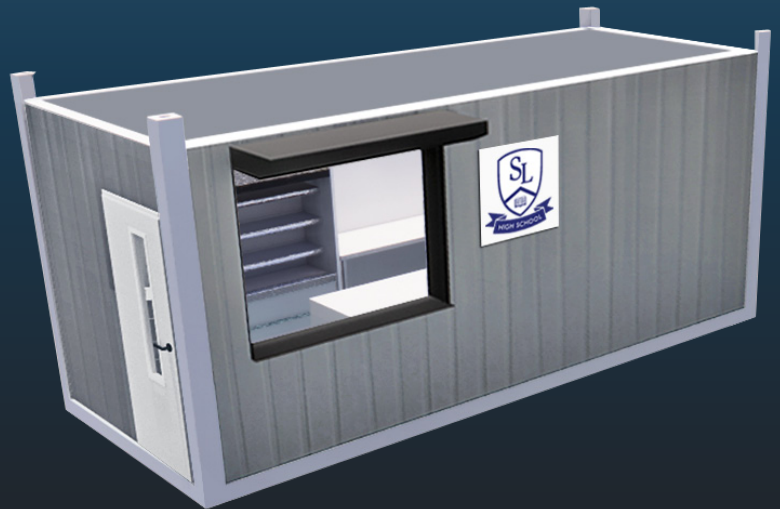

## Permanent Food Cube Details

The PKL food Cube is a permanent modular grab and go food kiosk which can be used to serve a range of hot and cold drinks and food. It's supplied with your choice of catering equipment and is available for long term rental or purchase.

### Standard Equipment

Tabling to fit	Insectocuter	Wall heater
Hand Wash Station (self-sufficient)	Money Maker server	Optional Branding
1200mm hot cupboard	Your choice of additional counter top equipment	

### Services

63 amp single phase electric (depending on equipment)
---

3.7m  
2.8m  
Standard layout / approx. size

# Temporary Food Cubes

A Division of **LOWE** Rental

If you're looking for a temporary grab and go food facility to help with social distancing at lunch and break times, we have two sizes of unit which are available to hire at short notice.