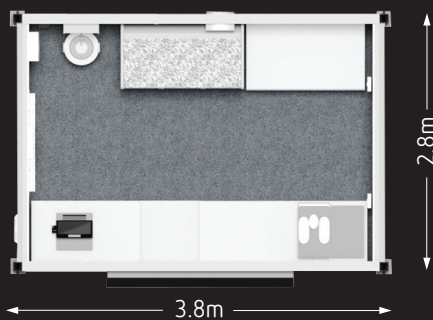

Temporary Food Cube Details

From £28 per day

Standard Equipment

Tabling to fit	Money Maker servery
Hand Wash Station (self-sufficient)	Insectocuter
1200mm hot cupboard	Wall heater

Services

63 amp single phase electric (depending on equipment)

Standard Equipment

Tabling to fit	Money Maker servery
Hand Wash Station (self-sufficient)	Insectocuter
1200mm hot cupboard	Wall heater

Services

63amp Single Phase (depending on equipment)

Your choice of additional counter top equipment