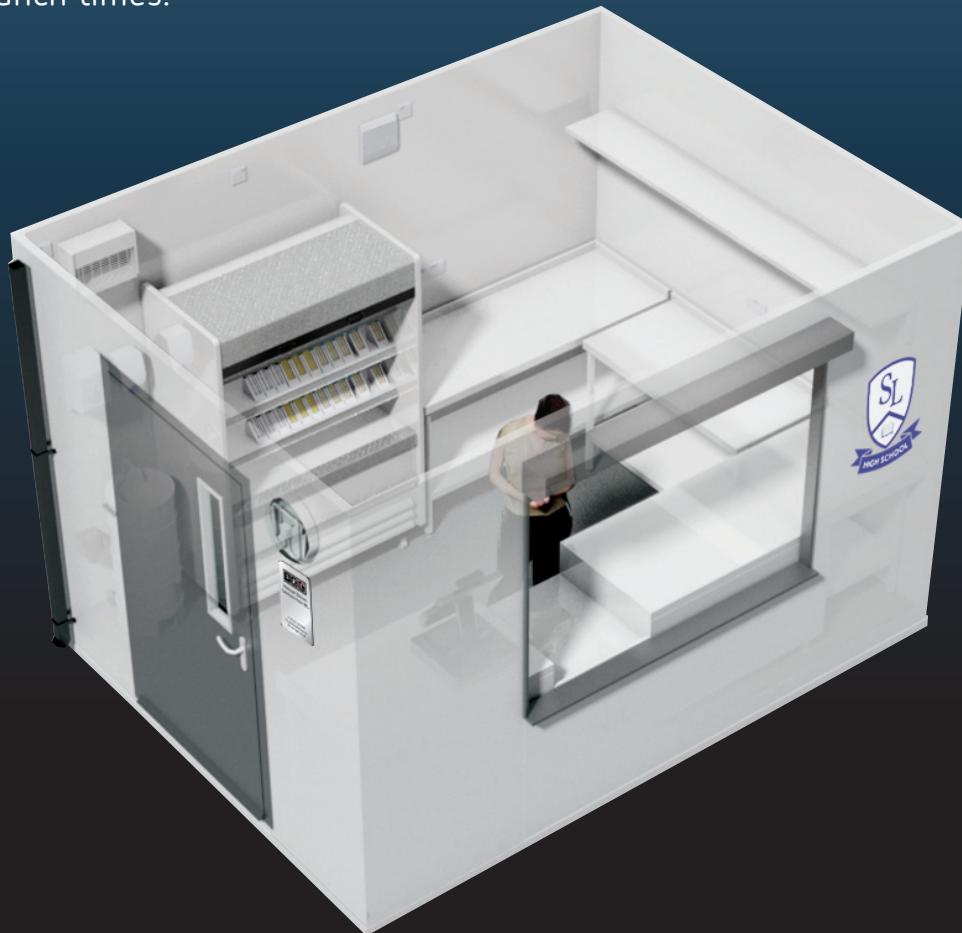

# Grab and Go Food Kiosks for Schools

A Division of **LOWE** Rental

We have a range of temporary and permanent grab and go food kiosks for schools, to help ease pressure on existing dining facilities and aid with social distancing at break and lunch times.

## Permanent Food Cube Details

The PKL food Cube is a permanent modular grab and go food kiosk which can be used to serve a range of hot and cold drinks and food. It's supplied with your choice of catering equipment and is available for long term rental or purchase.

### Standard Equipment

Tabling to fit	Insectocuter	Wall heater
Hand Wash Station (self-sufficient)	Money Maker server	Optional Branding
1200mm hot cupboard	Your choice of additional counter top equipment	

### Standard Equipment

Tabling to fit	Money Maker servery
Hand Wash Station (self-sufficient)	Insectocuter
1200mm hot cupboard	Wall heater